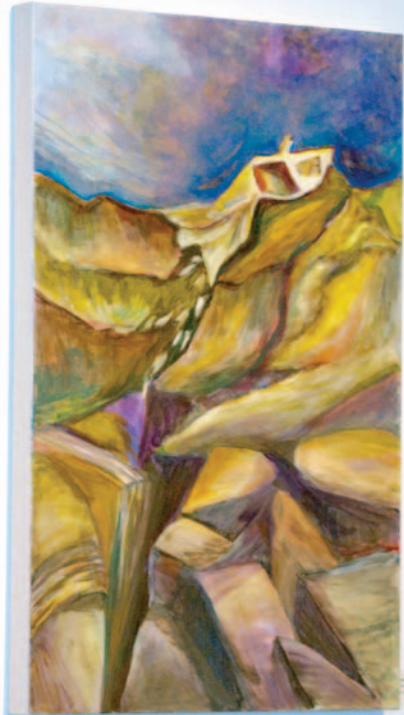

Dougal M. Haggart
Cliff edge II
Acrylic on canvas
36in X 24in

Lynn Brophy
Untitled
Acrylic on canvas
36in X 42in