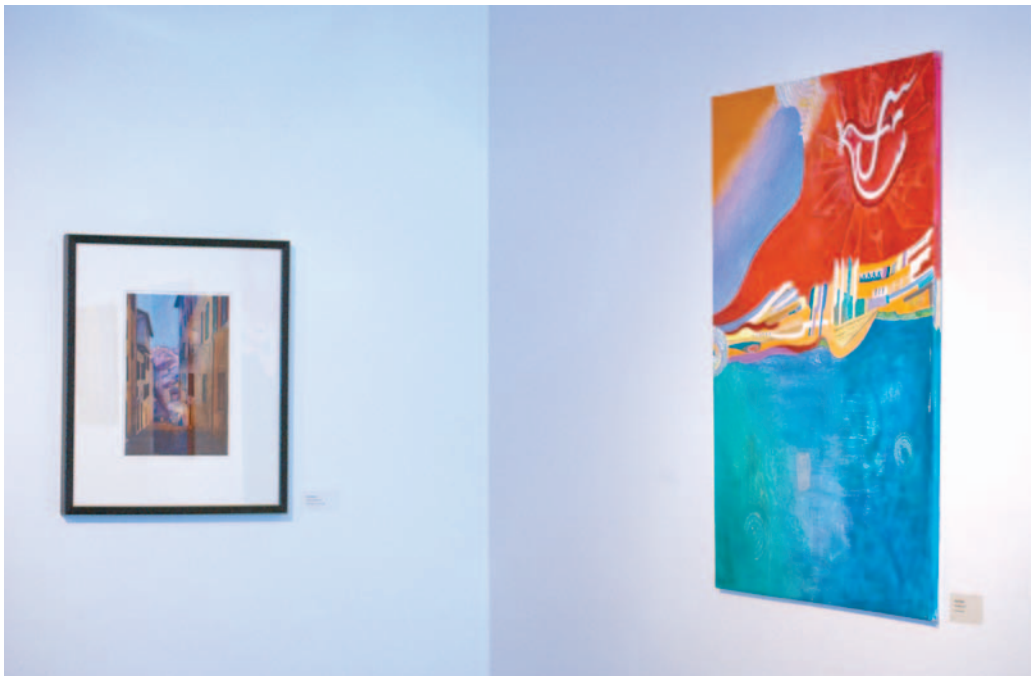

Kimberly Carson
Untitled (Chair)
Wood, Plastic
39in X 19in X 16.5in

Krys Goldstein
Blues
Acrylic on canvas
48in X 36in

Krys Goldstein
Spirited
Acrylic on canvas
48in X 24in

Taline Kavoukian
Garo
Acrylic on canvas
30in X 24in

Taline Kavoukian
Alexander
Acrylic on canvas
30in X 24in

Ihssan Farhat
Formation 4
Bronze, wood
15in X 11 in X 4in

Susan Beaver
Dusk in Sienna
Watercolour on arches 140lb
15in X 9.75in