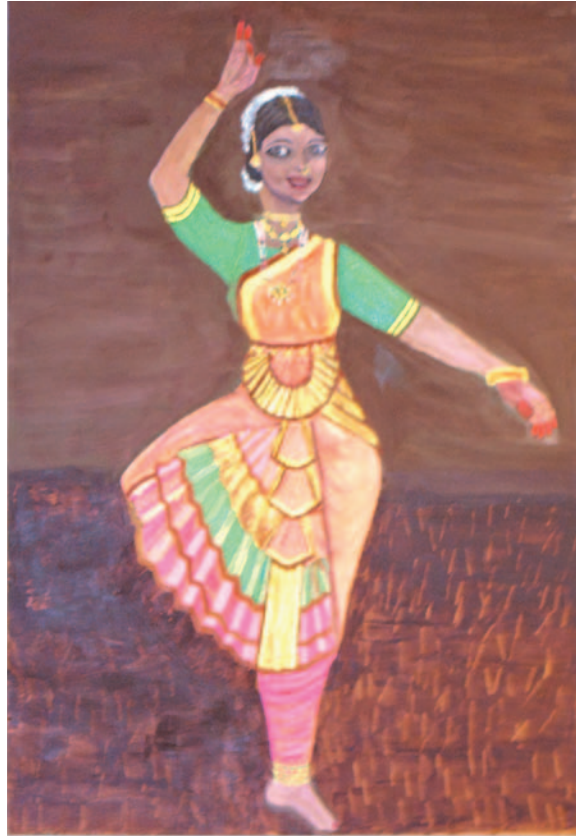

Lynn Brophy
Clown
Bronze, wood, paint, styrofoam, plaster
15in X 12in X 4.5in

Dougal M. Haggart
Companionable Gesture
Bronze, ceramic base
12in X 10in X 8in

Leena Raudvee
Untitled 1
Oil on canvas
18in X 60in

Prakash Kaur Leigh
Dancing Eyes
Acrylic on canvas
36in X 24in